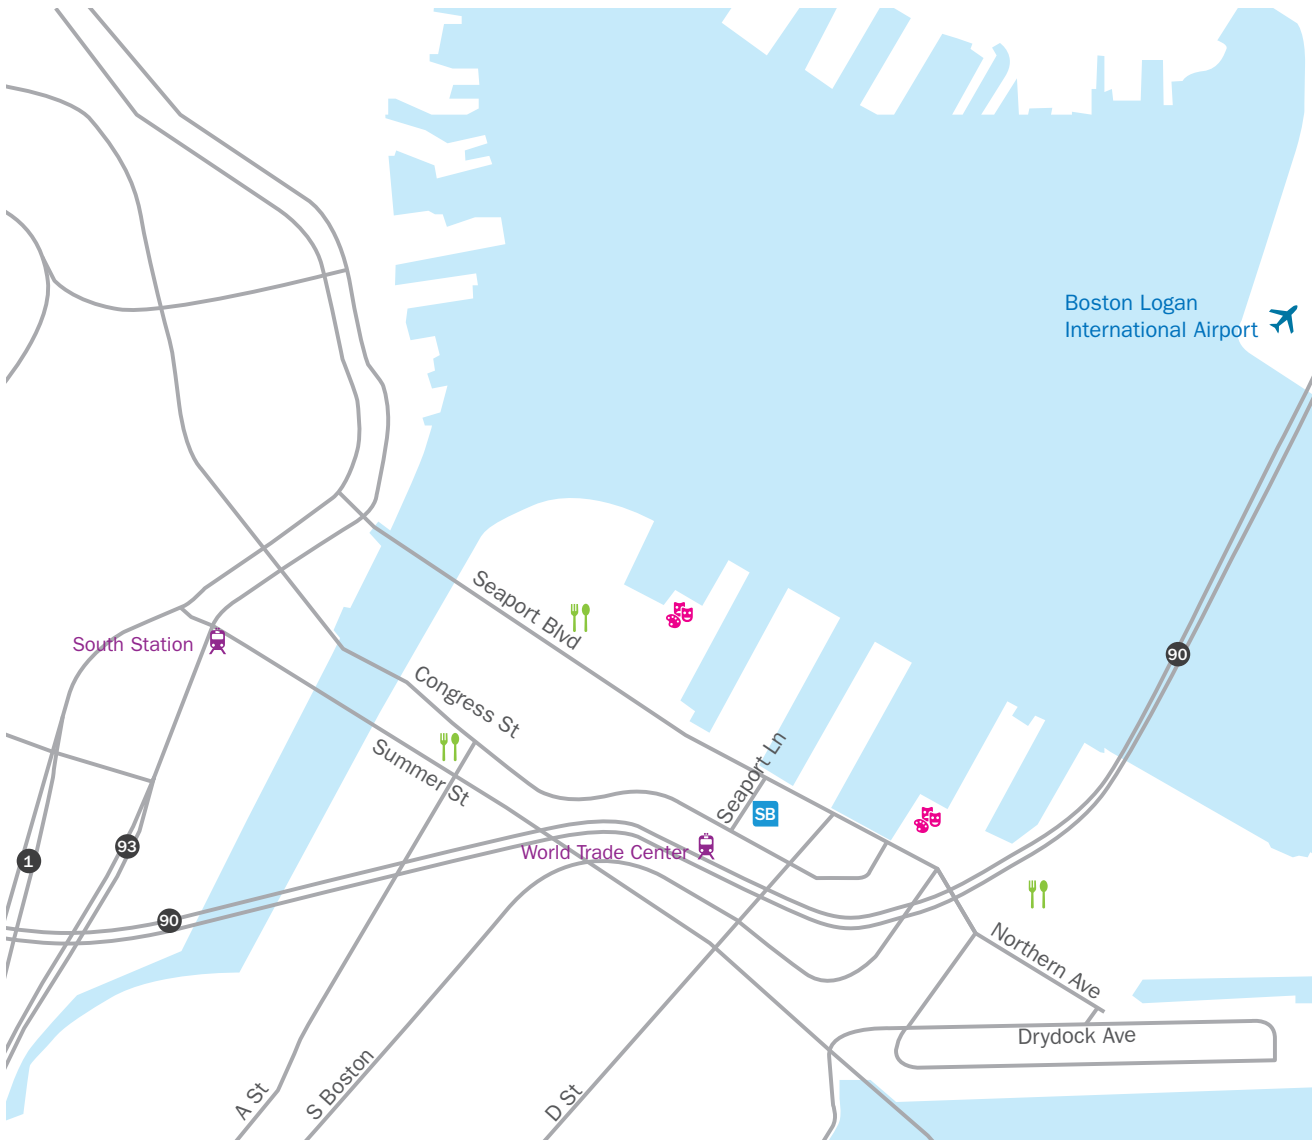

# Boston Seaport

## Directions to 2 Seaport Lane

We are located on the 12th floor of Seaport East across from the main entrance of the Seaport Hotel.

### From Boston Logan International Airport

- Take Ted Williams Tunnel (I-90 West) to Exit 25 (South Boston). At top of ramp, go straight onto B Street. Take B Street one block and turn right onto Seaport Blvd.
- The Seaport Garage entrance is off of D Street. Take second right after overpass onto D Street. The garage entrance is immediately on the right. Once in the garage, follow signs to "Seaport East Office Tower." Take elevators to lobby level; then take tower elevators to the 12th floor.

### Via MBTA

Shepley Bulfinch is located on the Silver Line Waterfront Line at the BCEC/World Trade Center stop.

Find some art

Find some eats

Shepley Bulfinch