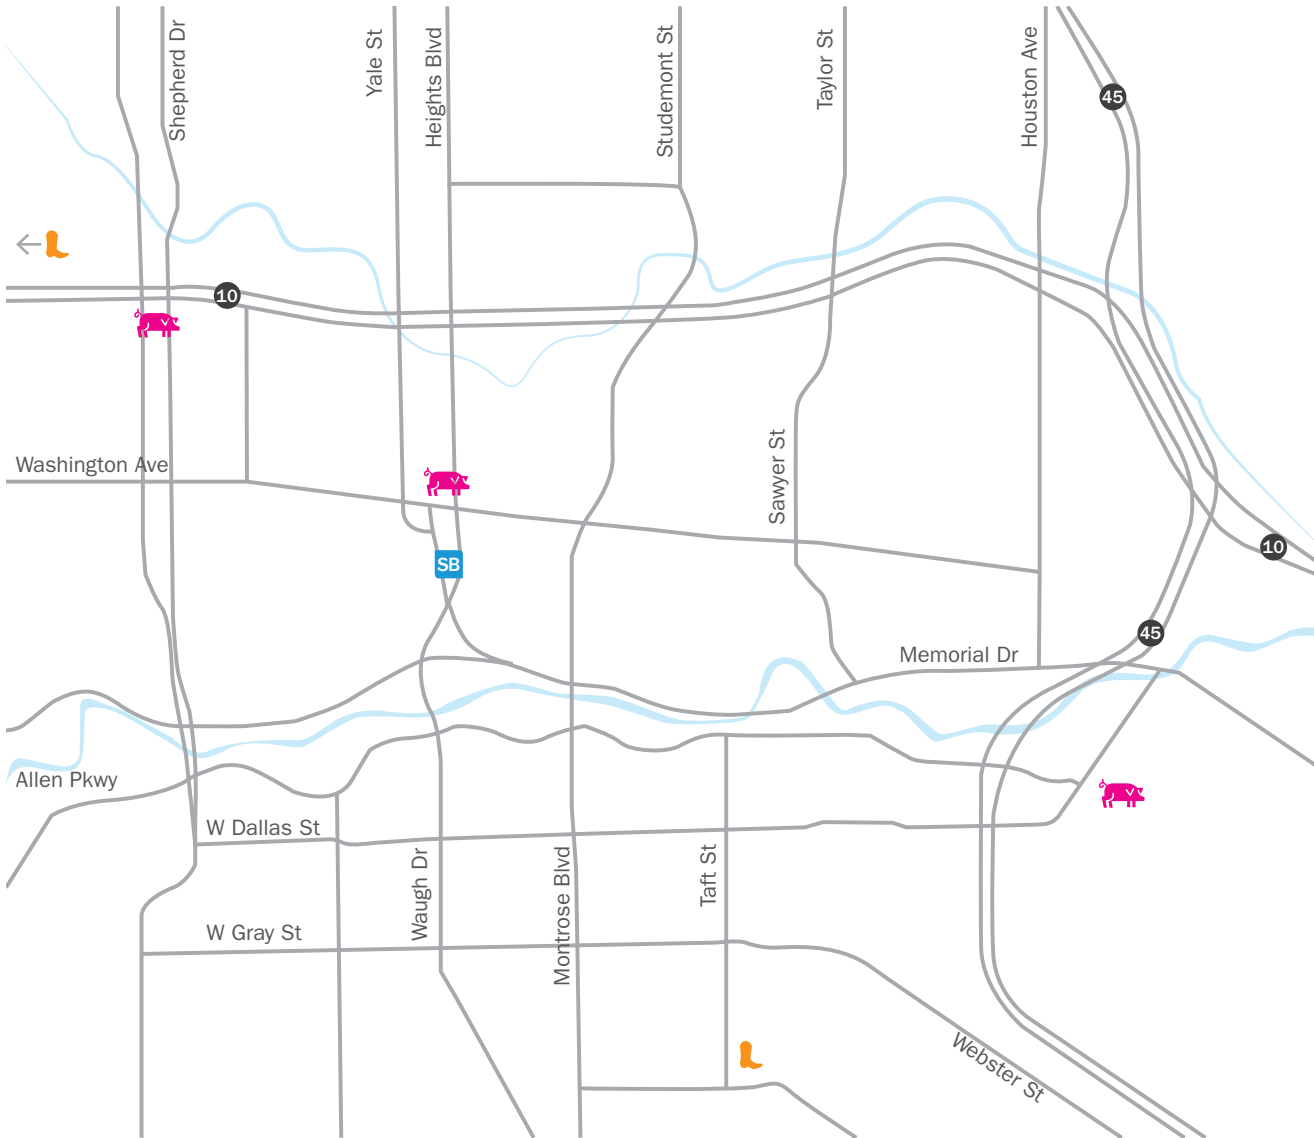

Houston

Directions to 55 Waugh Drive, Suite 450

We are located on the 4th floor of 55 Waugh Drive. The entrance to visitors' parking is on Heights Boulevard.

From George Bush Intercontinental Airport

- Take I-69 south to I-10.
- Take I-10 West (Katy Freeway) to Exit 766 (Heights Blvd/Yale Street).
- Follow Katy Freeway Service Road to Yale Street and turn left. Take Yale Street south.
- **For drop-off:** Yale Street will merge into Waugh Drive (which is one-way southbound) just south of Washington Ave. The building entrance is on the left shortly after the merge.
- **For visitor parking:** Take Yale Street to Washington Ave. Turn left and go two blocks to Heights Blvd. Turn right onto Heights Blvd.
- Visitor parking and the visitors' entrance to 55 Waugh will be on the right just past Raymond Street.

From Hobby Airport and Memorial Drive

- Take I-45 north to Exit 47B (Memorial Drive).
- Take Memorial Drive west to Heights Blvd. Follow Heights Blvd north.
- Visitor parking and the visitors' entrance will be on Heights Blvd, on the left just past Willia Street.