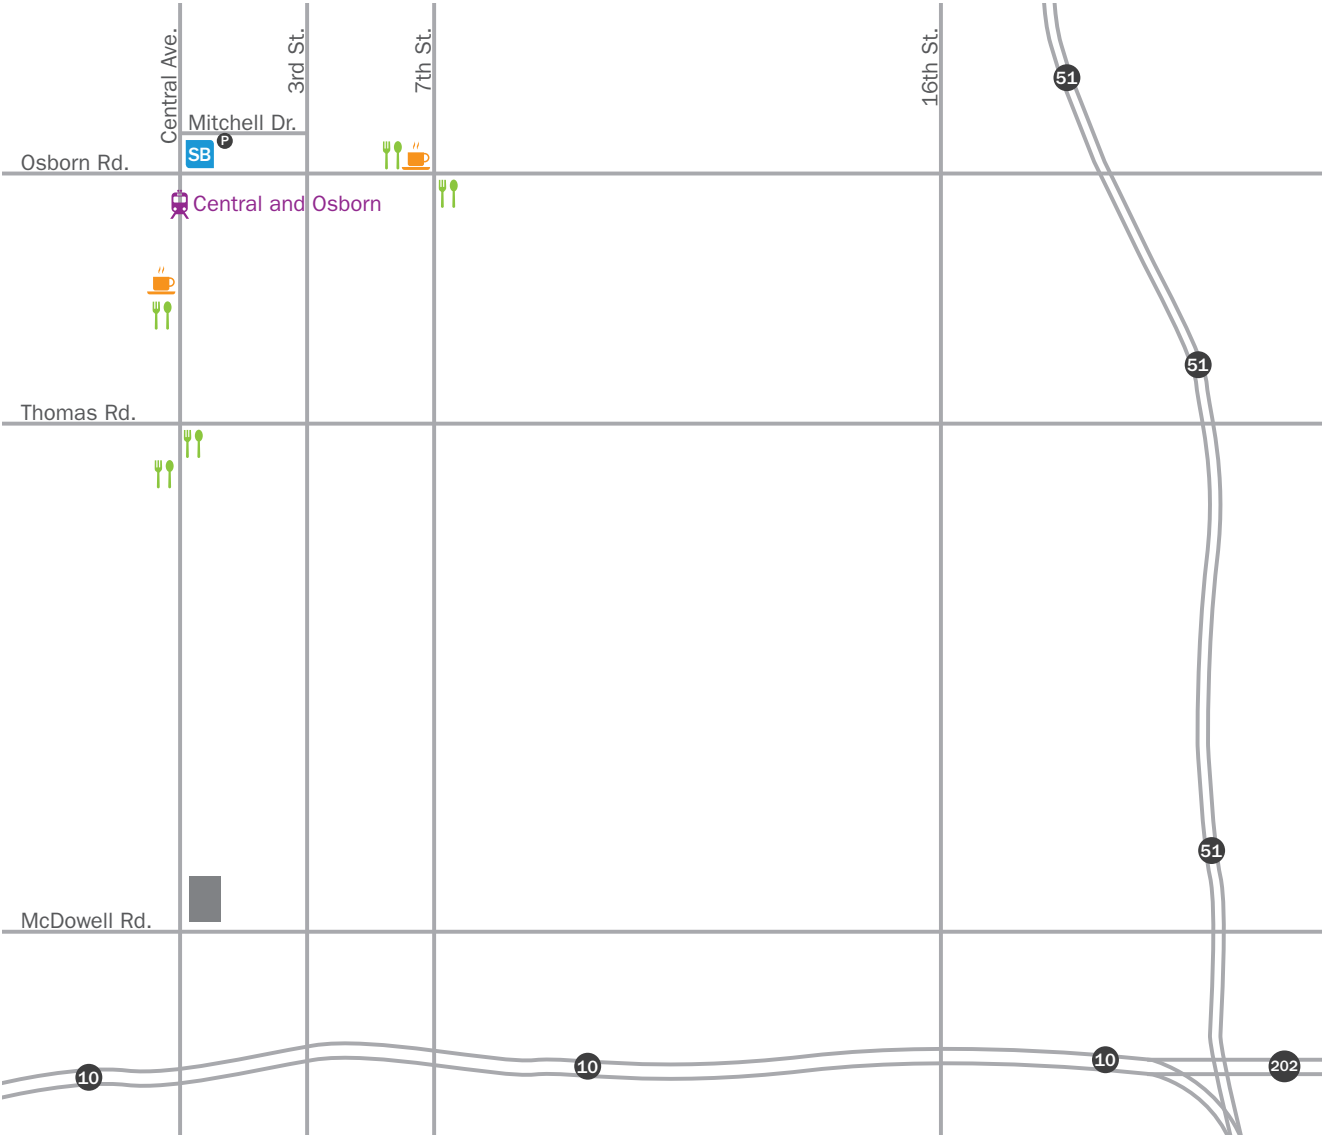

# Midtown Phoenix

## Directions to 3443 North Central Avenue

We are located in the South Rotunda of the Phoenix Financial Center Complex at the northeast corner of North Central Ave and Osborn Road.

Visitor parking is located on Mitchell Drive, one block north of Osborn Road.

## From Phoenix Sky Harbor International Airport

- Head east on Sky Harbor Blvd to I-10 W toward Downtown.
- Follow signs for Downtown/I-10 W/AZ-51/Phoenix and merge onto I-10 W.
- Take exit 145A for 7th Street.
- Turn right onto North 7th Street.
- Turn left onto West McDowell Road.
- Turn right onto North Central Avenue.
- Turn right onto Mitchell Drive.  
Visitor parking is located on the right side of the street just past the North Rotunda Building.

## Via Phoenix Valley Metro Light Rail

Shepley Bulfinch is located conveniently on Light Rail. Exit at the Central and Osborn station.

 Grab some joe

 Grab some grub

Shepley Bulfinch